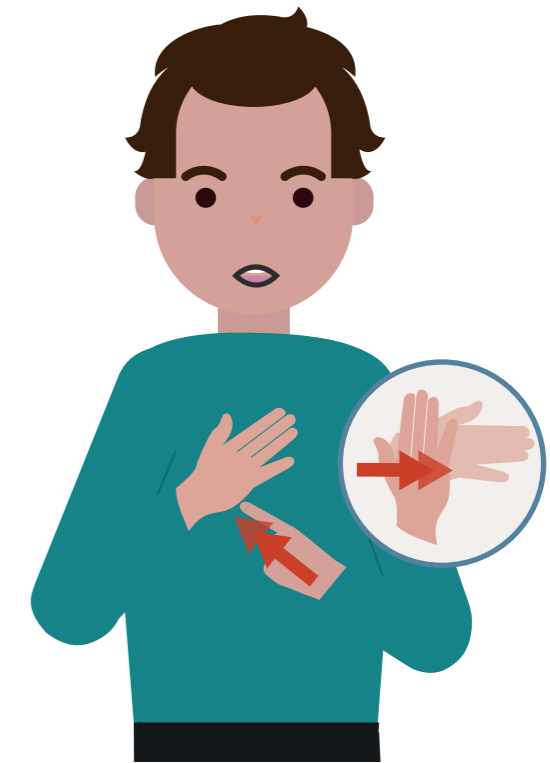

Monday

Fingerspell 'M' taps palm twice.
Mouth shape 'Monday'.

Tuesday

Fingerspell 'T' tap twice.
Mouth shape 'Tuesday'.

Wednesday

Fingerspell 'W' tap twice.
Mouth shape 'Wednesday'.

Thursday

Fingerspell 'T' then fingerspell 'H' in one fluid motion. Mouth shape 'Thursday'.

Friday

Fingerspell 'F' then the fingers on primary hand move in circular motion on top of stationary fingers.

Saturday

Hands flat in front of body, primary hand makes circular motions in front of stationary hand.