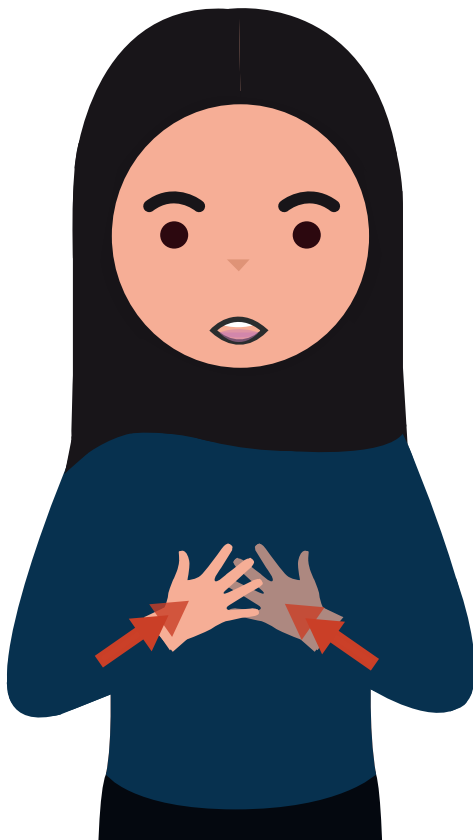

Monday

Fingerspell 'M' taps palm twice.
Mouth shape 'Monday'.

Tuesday

Fingerspell 'T' tap twice.
Mouth shape 'Tuesday'.

Wednesday

Fingerspell 'W' tap twice.
Mouth shape 'Wednesday'.

Thursday

Fingerspell 'T' then fingerspell 'H' in one fluid motion. Mouth shape 'Thursday'.

Friday

Fingerspell 'F' then the fingers on primary hand move in circular motion on top of stationary fingers.

Saturday

Hands flat in front of body, primary hand makes circular motions in front of stationary hand.

Sunday

Both hands open, palms facing.
Palm to palm twice in front of body.