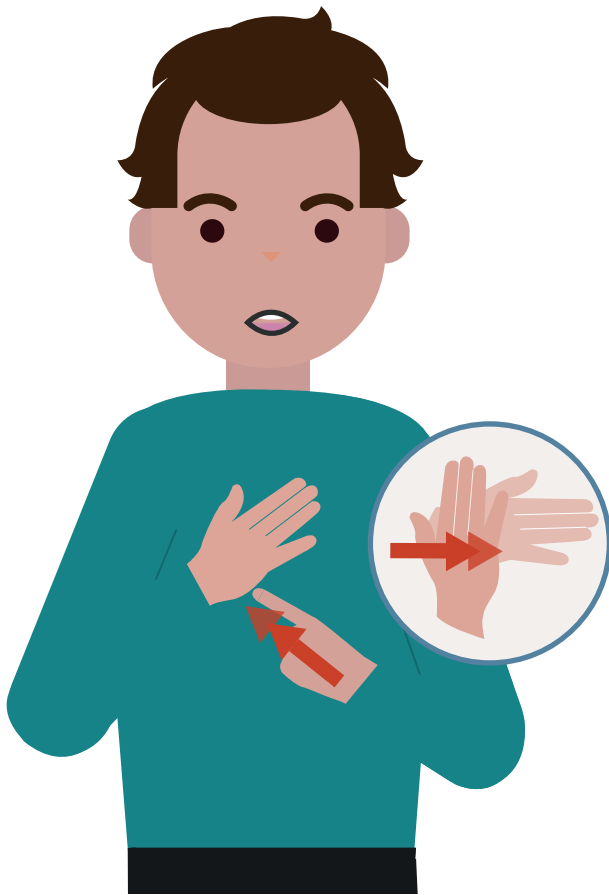

Monday

Fingerspell 'M' taps palm twice.
Mouth shape 'Monday'.

Tuesday

Fingerspell 'T' tap twice.
Mouth shape 'Tuesday'.

Wednesday

Fingerspell 'W' tap twice.
Mouth shape 'Wednesday'.

Thursday

Fingerspell 'T' then fingerspell 'H' in one fluid motion. Mouth shape 'Thursday'.

Friday

Fingerspell 'F' then the fingers on primary hand move in circular motion on top of stationary fingers.

Saturday

Hands flat in front of body, primary hand makes circular motions in front of stationary hand.